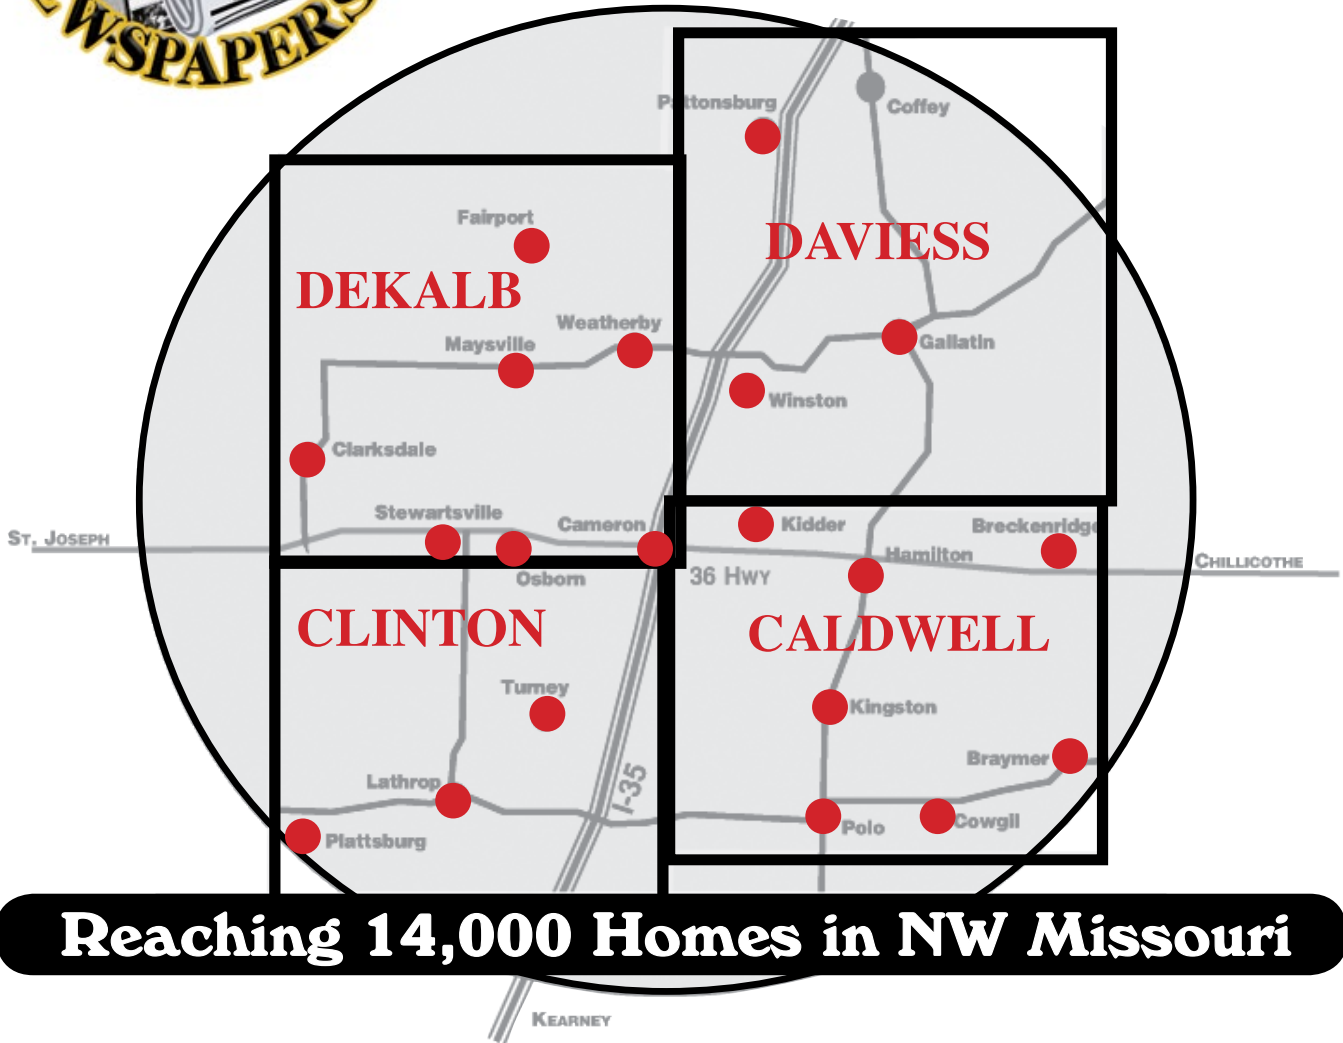

The Cameron Shopper & Citizen-Observer

403 E Evergreen, PO Box 498 | Cameron, MO 64429 | 816-632-6543 | Fax: 816-632-4508

"Your Source for Northwest Missouri News"

CAMERON SHOPPER RATES

The Cameron Shopper
is Distributed to
Over 14,000 Homes
Each Tuesday.

64620 - Altamont/Winston..... 300	64648 - Jamesport 350	64490 - Stewartville 375
64624 - Braymer..... 470	64650 - Kingston..... 182	64497 - Weatherby 142
64625 - Breckenridge 200	64465 - Lathrop..... 750	Counter/Racks3011
64429 - Cameron..... 3,155	64469 - Maysville 950	64454 - Gower
64430 - Clarksdale 200	64474 - Osborn..... 205	64048 - Holt
64637 - Cowgill..... 250	64670 - Pattonsburg 370	64649 - Kidder
64640 - Gallatin 910	64477 - Plattsburg..... 585	64649 - Lawson
64644 - Hamilton..... 950	64671 - Polo..... 645	